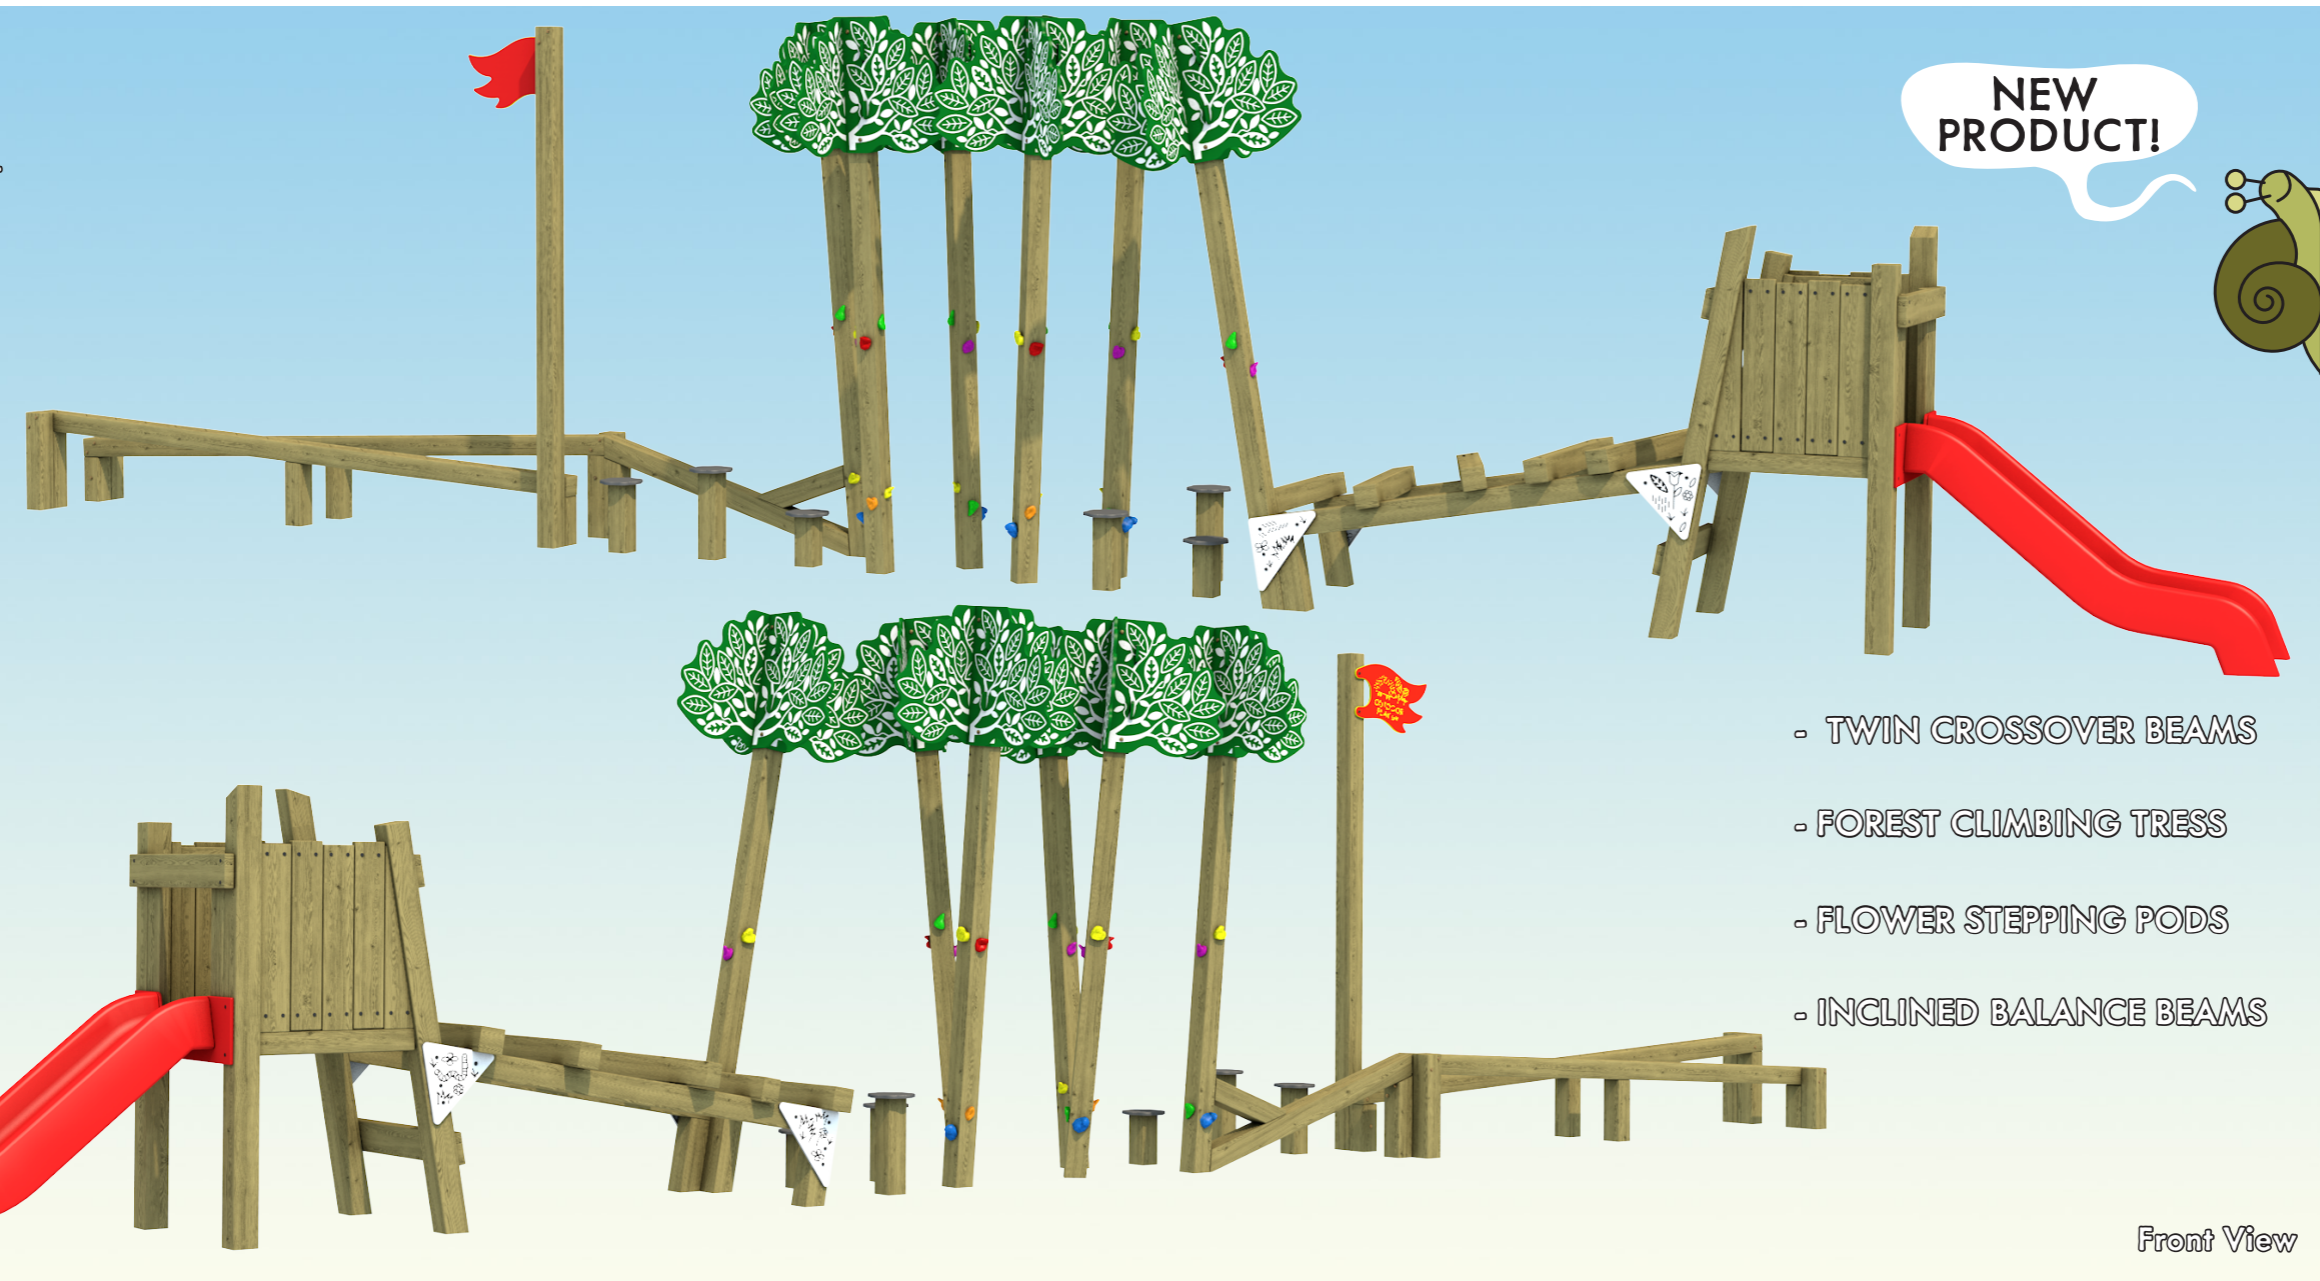

- Back View
- COMPLETE TRAIL
 - HDPE SLIDE
 - LADDER WALK
 - HDPE DETAIL

- TWIN CROSSOVER BEAMS
- FOREST CLIMBING TRESS
- FLOWER STEPPING PODS
- INCLINED BALANCE BEAMS

Front View

AGE RANGE:

5-10 Years Old

PLAY CAPACITY:

15+ Users

CATEGORY:

Complete Trails

MINIMUM AREA:

56.0 sq m

CRITICAL FALL HEIGHT:

0.9m

- ACTIVE PLAY
- SOCIAL PLAY
- TRAVERSING
- CLIMBING
- BALANCING