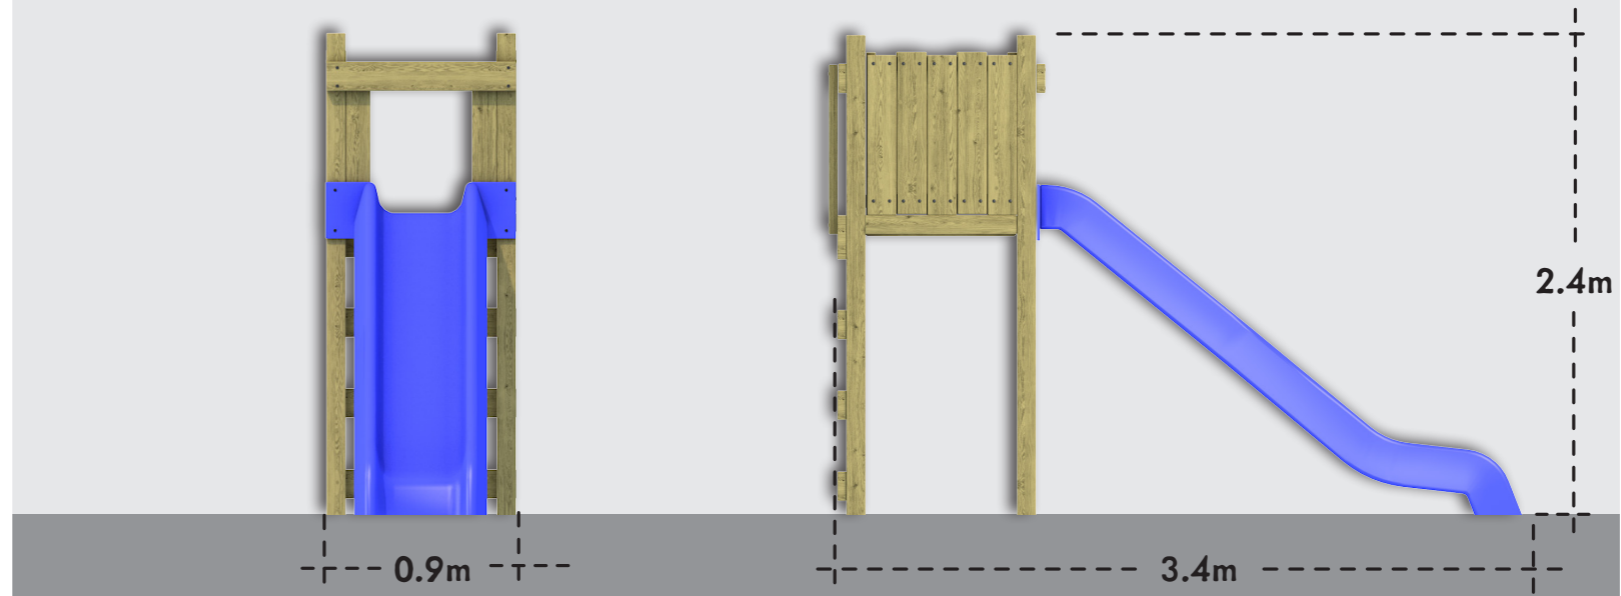

STANDALONE SLIDE | 1.5m

OP13-028

- 1.5m HIGH PLATFORM
- LADDER WALL ACCESS

Back View

Front View

AGE RANGE:

6-13 Years Old

PLAY CAPACITY:

3+ Users

CATEGORY:

Towers & Climbing Frames

MINIMUM AREA:

22.0 sq m

CRITICAL FALL HEIGHT:

1.5m

- ACTIVE PLAY
- SOCIAL PLAY
- SLIDING
- CLIMBING