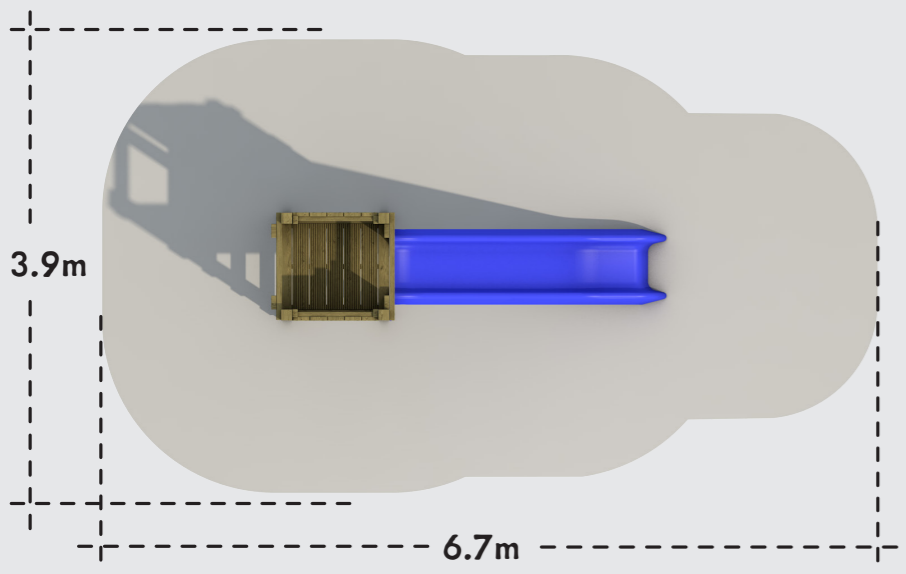

STANDALONE SLIDE | 1.5m

OP13-028

- 1.5m HIGH PLATFORM
- LADDER WALL ACCESS

Back View

Front View

AGE RANGE:

6-13 Years Old

PLAY CAPACITY:

3+ Users

CATEGORY:

Towers & Climbing Frames

MINIMUM AREA:

22.0 sq m

CRITICAL FALL HEIGHT:

1.5m

- ACTIVE PLAY
- SOCIAL PLAY
- SLIDING
- CLIMBING