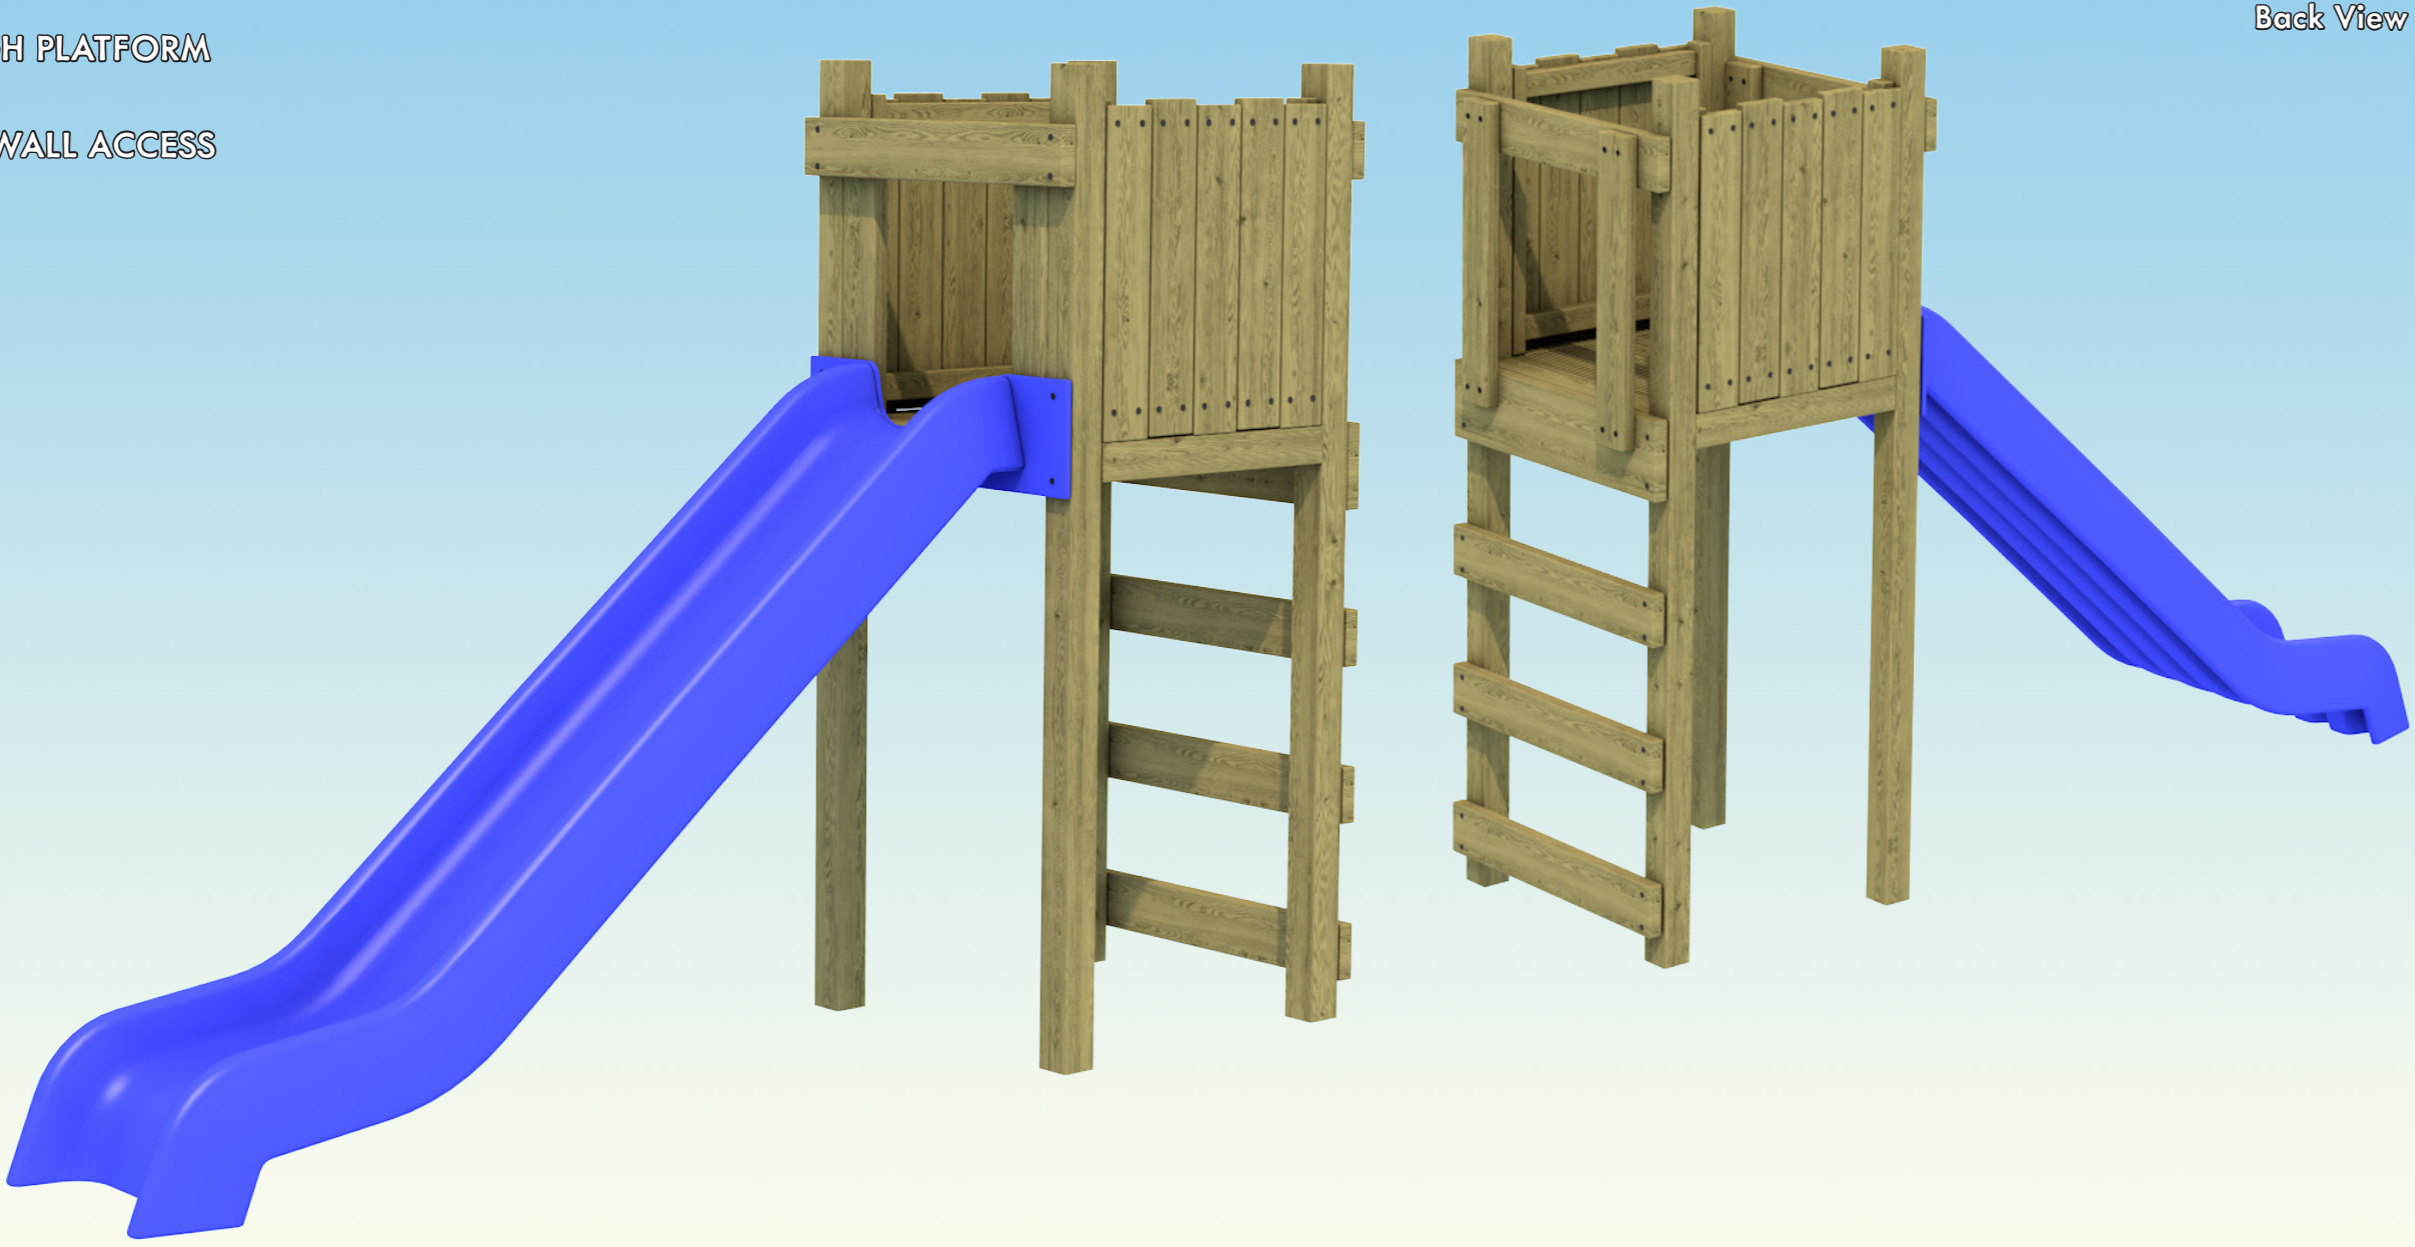

STANDALONE SLIDE | 1.5m

OP13-028

- 1.5m HIGH PLATFORM
- LADDER WALL ACCESS

Back View

Front View

AGE RANGE:

6-13 Years Old

PLAY CAPACITY:

3+ Users

CATEGORY:

Towers & Climbing Frames

MINIMUM AREA:

22.0 sq m

CRITICAL FALL HEIGHT:

1.5m

- ACTIVE PLAY
- SOCIAL PLAY
- SLIDING
- CLIMBING