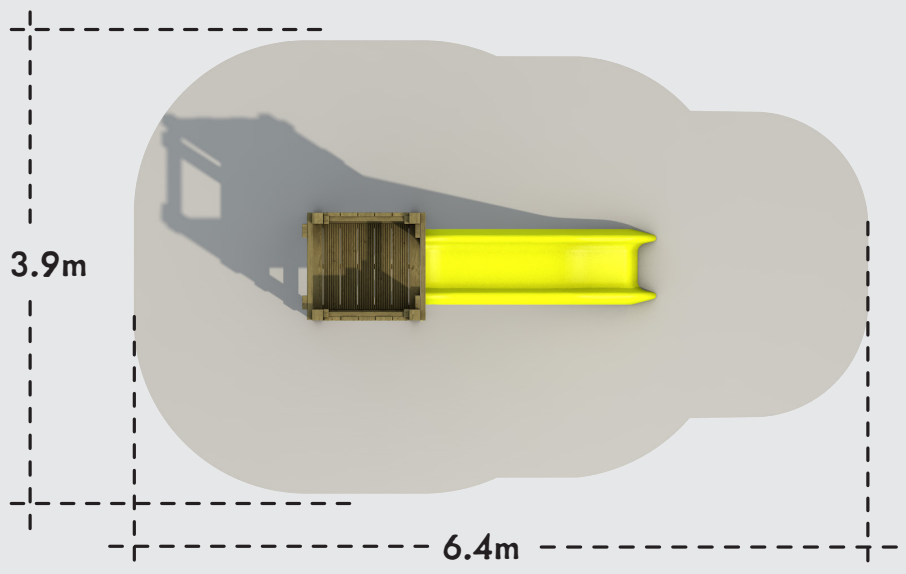

# STANDALONE SLIDE | 1.2m

OP13-027 **API** Member

- 1.2m HIGH PLATFORM
- LADDER WALL ACCESS

Back View

Front View

**AGE RANGE:**

6-13 Years Old

**PLAY CAPACITY:**

3+ Users

**CATEGORY:**

Towers & Climbing Frames

**MINIMUM AREA:**

20.8 sq m

**CRITICAL FALL HEIGHT:**

1.2m

- ACTIVE PLAY
- SOCIAL PLAY
- SLIDING
- CLIMBING