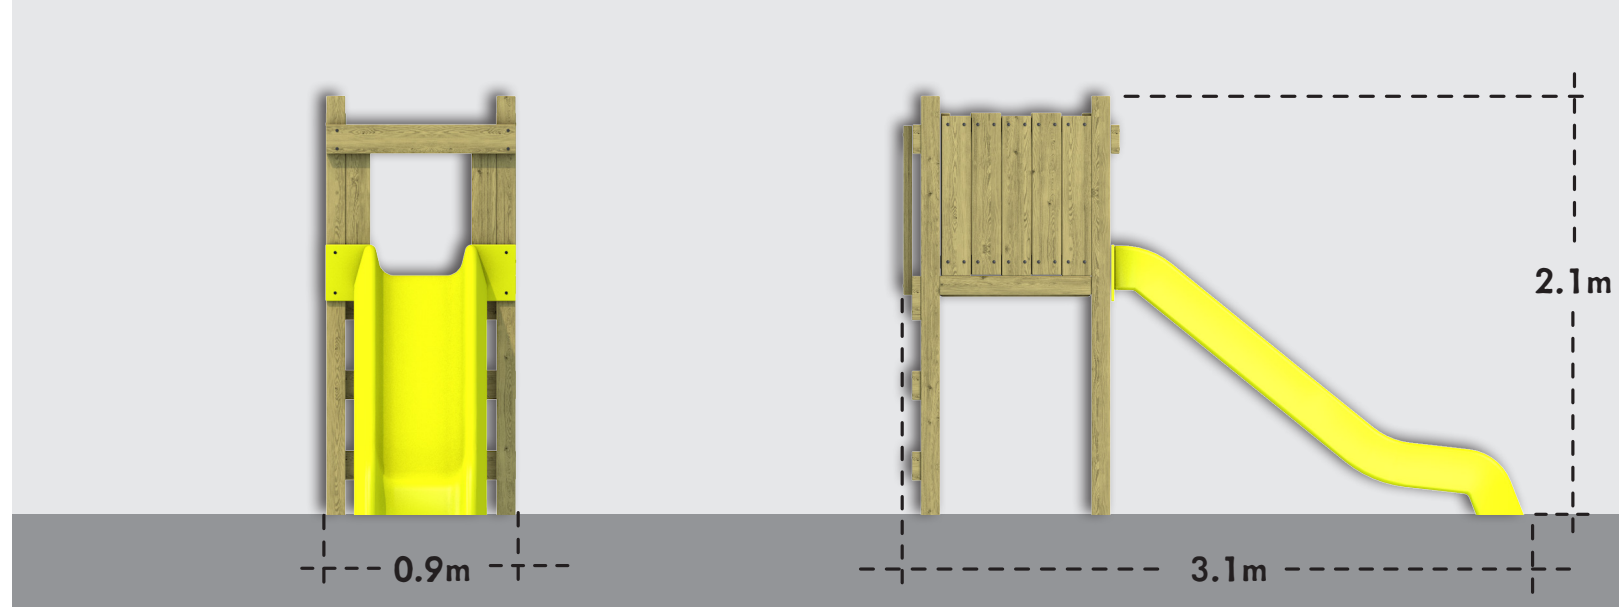

# STANDALONE SLIDE | 1.2m

OP13-027 **API** Member

- 1.2m HIGH PLATFORM
- LADDER WALL ACCESS

Back View

Front View

**AGE RANGE:**

6-13 Years Old

**PLAY CAPACITY:**

3+ Users

**CATEGORY:**

Towers & Climbing Frames

**MINIMUM AREA:**

20.8 sq m

**CRITICAL FALL HEIGHT:**

1.2m

- ACTIVE PLAY
- SOCIAL PLAY
- SLIDING
- CLIMBING