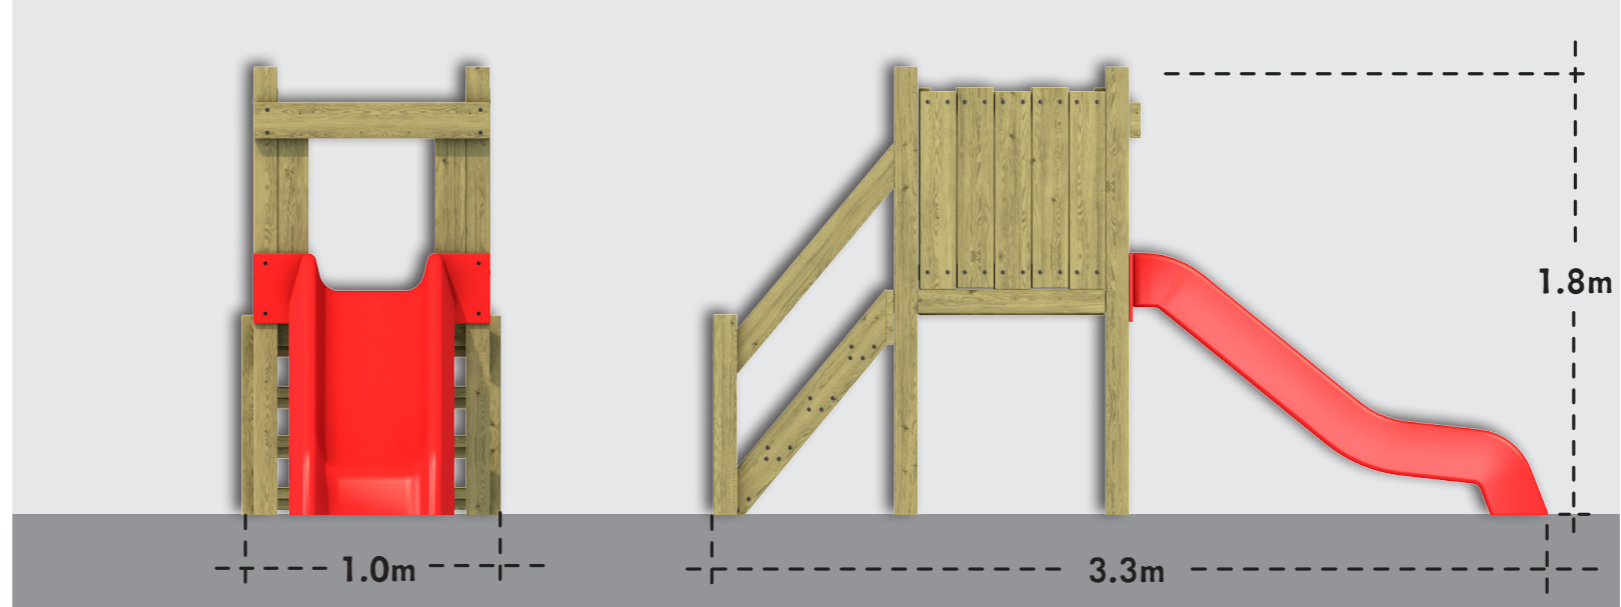

STANDALONE SLIDE | 0.9m

OP13-026

- 0.9m HIGH PLATFORM

- EASY ACCESS STEPS

Back View

Front View

AGE RANGE:

2-6 Years Old

PLAY CAPACITY:

3+ Users

CATEGORY:

Towers & Climbing Frames

MINIMUM AREA:

20.3 sq m

CRITICAL FALL HEIGHT:

0.9m