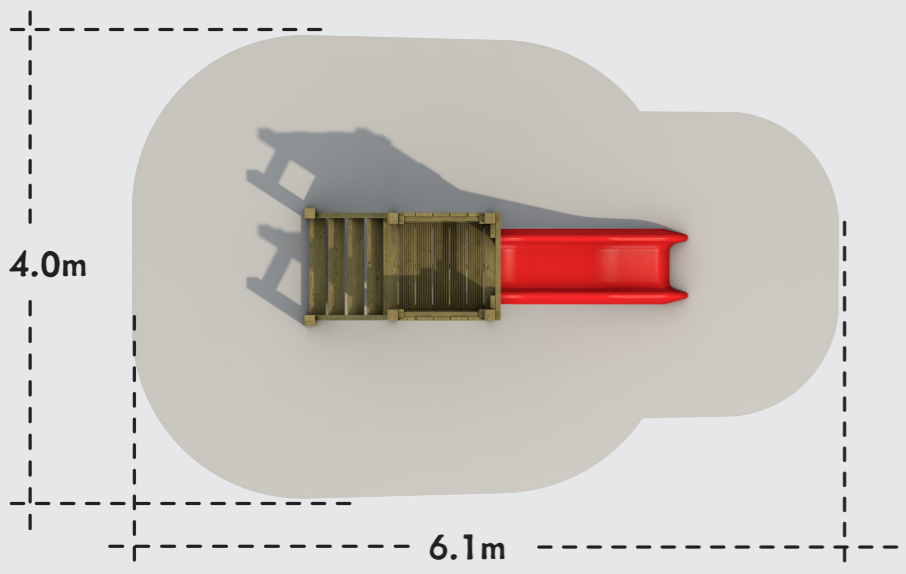

STANDALONE SLIDE | 0.9m

OP13-026

- 0.9m HIGH PLATFORM

- EASY ACCESS STEPS

Back View

Front View

AGE RANGE:

2-6 Years Old

PLAY CAPACITY:

3+ Users

CATEGORY:

Towers & Climbing Frames

MINIMUM AREA:

20.3 sq m

CRITICAL FALL HEIGHT:

0.9m