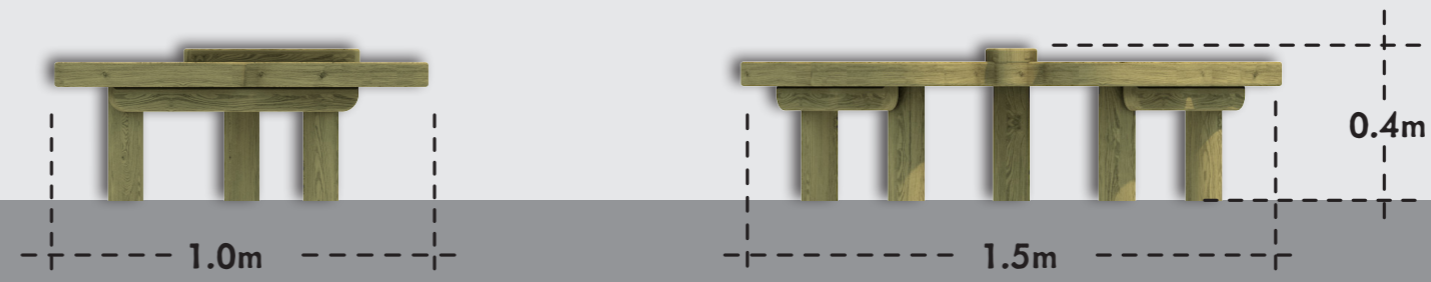

web: www.outdoorplayuk.co.uk

tel: 01803 814523

sales@outdoorplayuk.co.uk

Unit 2b, Crosspark, Dainton Elms Cross, Marldon Road, , Ipplepen, Newton Abbot, Devon TQ12 5TY