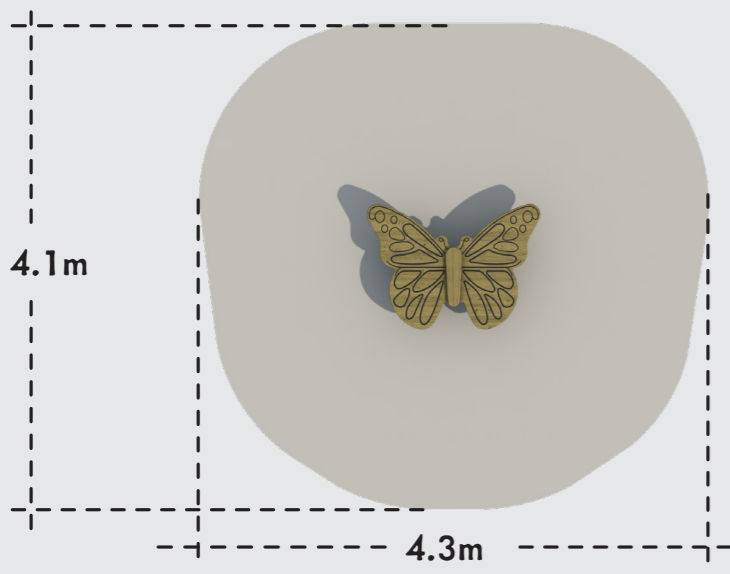

web: www.outdoorplayuk.co.uk

tel: 01803 814523

sales@outdoorplayuk.co.uk

Unit 2b, Crosspark, Dainton Elms Cross, Marldon Road, , Ipplepen, Newton Abbot, Devon TQ12 5TY